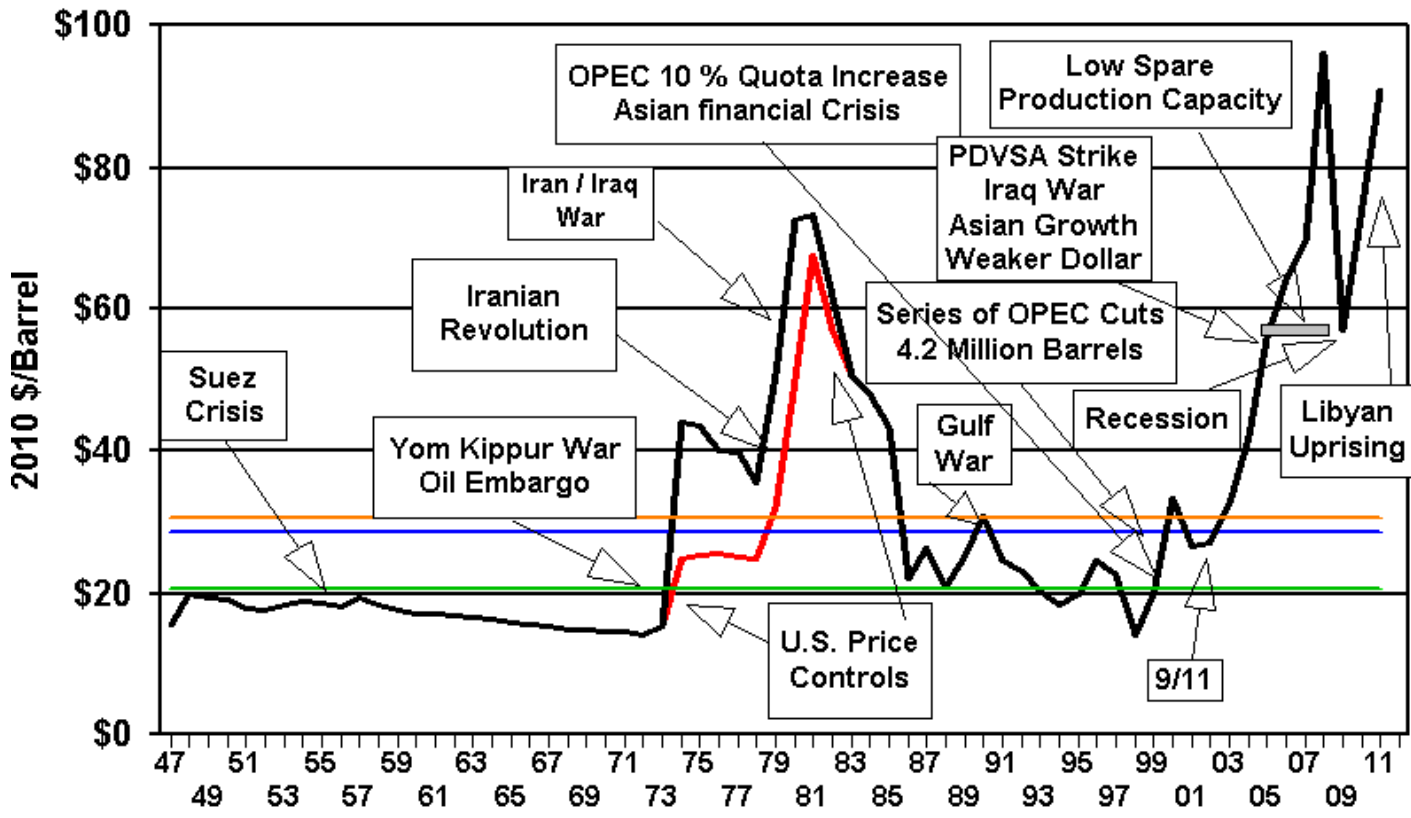

Crude Oil Prices 2010 Dollars

1947 - October 2011 WTRG Economics ©1998-2011

— U.S. 1st Purchase Price (Wellhead) — "World Price" * www.wtrg.com
— Avg U.S. \$28.52 — Avg World \$30.54 — Median U.S. & World \$20.53 (479) 293-4081